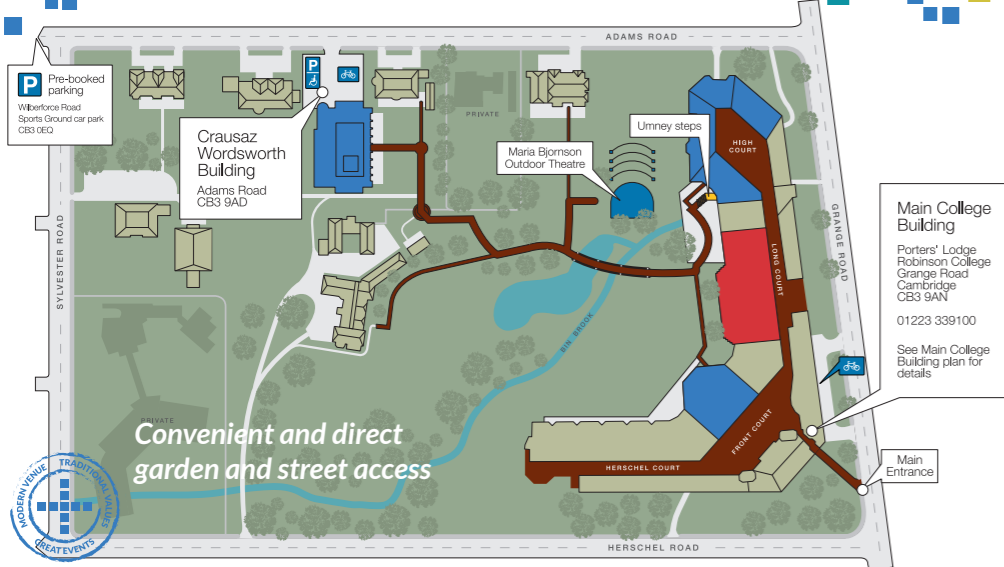

Easy access to main building allowing greater flexibility for larger conferences, meetings and exhibitions or for those requiring 'out of the ordinary' set ups. It offers access to:

- ✓ Combined Auditoria of 390 delegates theatre style
- ✓ An oak panelled Dining Hall with a capacity of 300 seated, which can also be used as a large exhibition or poster board area
- ✓ 220 en suite study bedrooms on site during vacation time
- ✓ Nearby dedicated car parking

Location

Key

- 1 The Crausaz Wordworth Building
- 2 Robinson College Main Building
- 3 Porters Lodge

The Crausaz Wordworth Building

An exciting, modern and unique events space

Robinson College
 University of Cambridge

*72 made up of 12 tables of 6 seats. 96 made up of 12 tables of 8 seats. **80/100 on round tables. N.B. Residential facilities available in main building close by